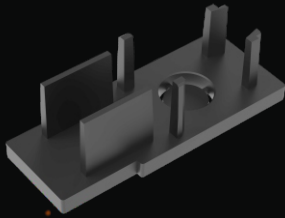

MICRO-END CAP