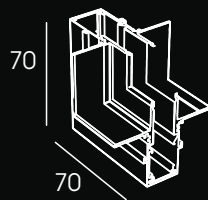

SIZE:
70X70mm

BODY COLORS
○ BK