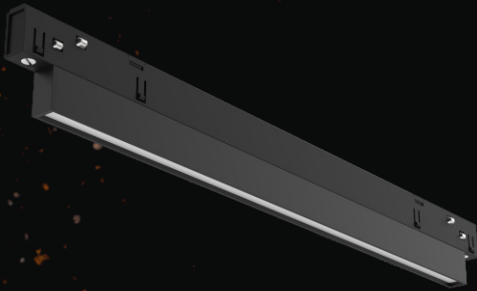

MICRO-1001

LED Brand:
OSRAM

POWER:
16W

CCT:
3000K/4000K

INPUT(V):
DC 48V

VOLTAGE & CURRENT:
48V

SIZE:
600X10.5X30.5mm

BEAM ANGLE:
100°

CRI:
Ra>90

MATERIAL:
ALUMINUM

TYPE:
LINEAR PROFILE