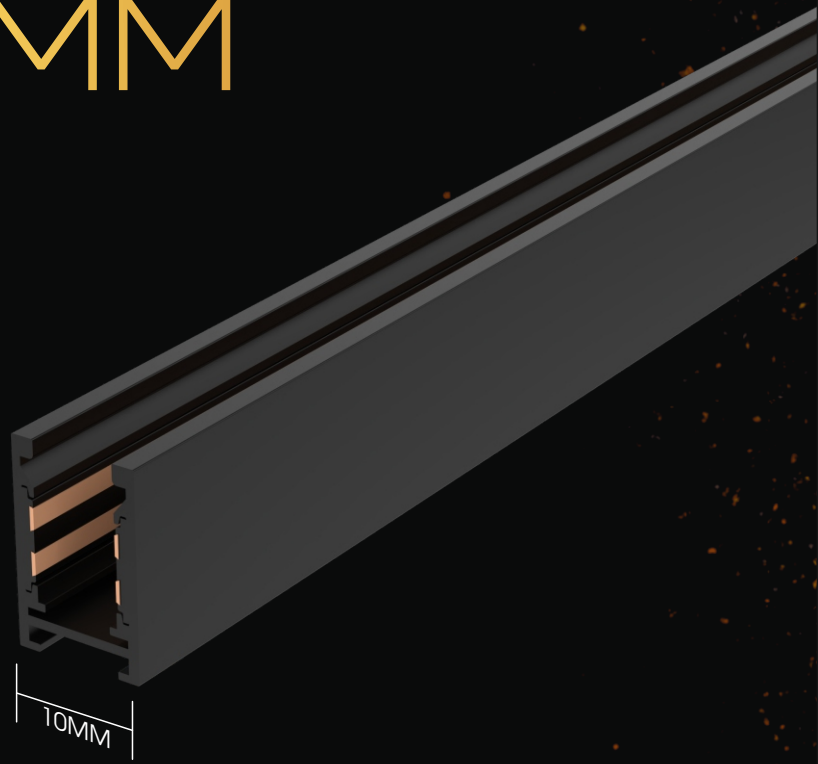

MAGNETIC TRACK 10MM