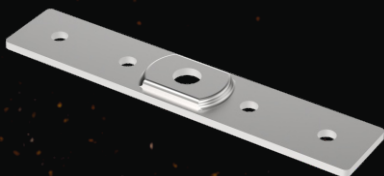

MICRO-TRACK JOINTER

TYPE:
SURFACE CONNECTION ACCESSORY