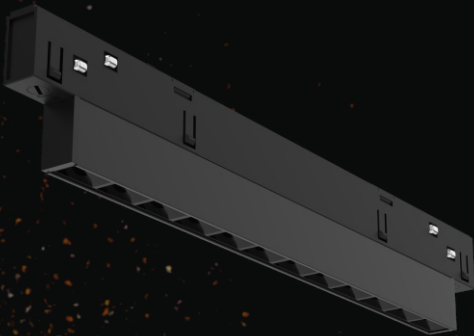

MICRO-1002

LED Brand:
OSRAM

POWER:
10W

CCT:
3000K/4000K

INPUT(V):
DC 48V

VOLTAGE & CURRENT:
48V

SIZE:
195X10.5X30mm

BEAM ANGLE:
30°

CRI:
Ra>90

MATERIAL:
ALUMINUM

TYPE:
LINEAR GRILL