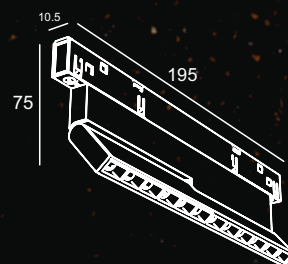

TYPE:

ADJUSTABLE LINEAR GRILL

BODY COLORS
○ BK