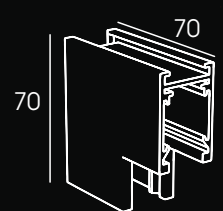

SIZE:
70X70mm

BODY COLORS
○ BK