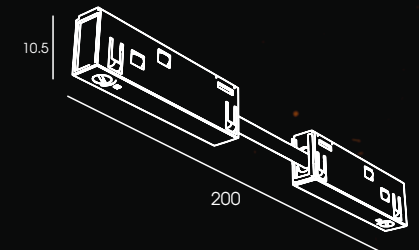

TYPE:
TRACK CONNECTION

MATERIAL:
PC

SIZE:
200X10.5mm