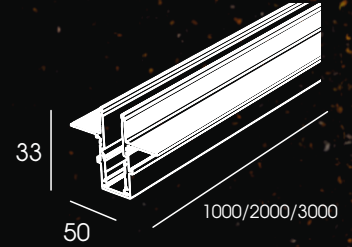

## MICRO-RM RECESSED

**LENGTH:**  
1M/2M/3M

**INPUT(V):**  
DC 48V

**VOLTAGE & CURRENT:**  
48V

**SIZE:**  
W50XH33X1000mm  
W50XH33X2000mm  
W50XH33X3000mm

**MATERIAL:**  
ALUMINUM

**TYPE:**  
RECESSED TRACK