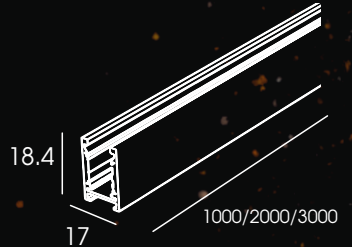

## MICRO-SM SURFACE

**LENGTH:**  
1M/2M/3M

**INPUT(V):**  
DC 48V

**VOLTAGE & CURRENT:**  
48V

**SIZE:**  
W17XH18.4X1000mm  
W17XH18.4X2000mm  
W17XH18.4X3000mm

**MATERIAL:**  
ALUMINUM

**TYPE:**  
SURFACE TRACK