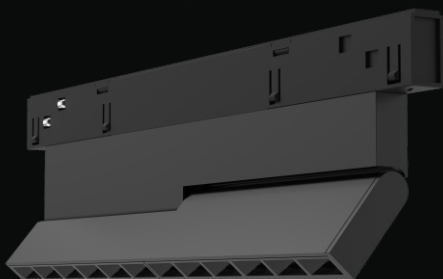

Signature Collection

MICRO-1004

LED Brand:

OSRAM

POWER:

10W

CCT:

3000K/4000K

INPUT(V):

DC 48V

VOLTAGE & CURRENT:

48V

SIZE:

195X75X10.5mm

BEAM ANGLE:

30°

CRI:

Ra>90

MATERIAL:

ALUMINUM