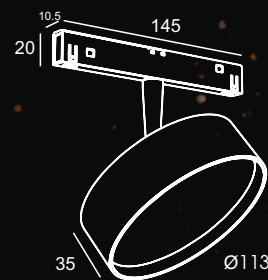

TYPE:

ADJUSTABLE LIGHT

BODY COLORS
○ BK