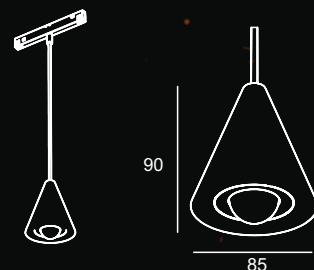

TYPE:

PENDANT

BODY COLORS
○ BK

A product by

Neptune
LIGHTS
ILLUMINATE YOUR LIFE