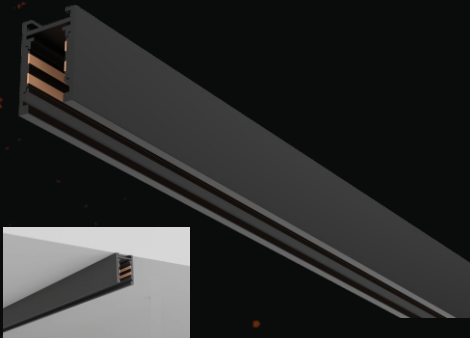

MICRO-SM SURFACE

LENGTH:
1M/2M/3M

INPUT(V):
DC 48V

VOLTAGE & CURRENT:
48V

SIZE:
W17XH18.4X1000mm
W17XH18.4X2000mm
W17XH18.4X3000mm

MATERIAL:
ALUMINUM

TYPE:
SURFACE TRACK